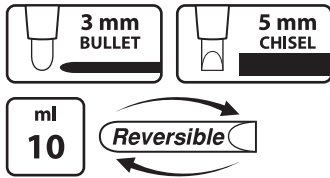

U MARK® W20 Permanent Paint Marker

- Reversible Tip • Permanent • Opaque Acrylic • Low Odor

- Most innovative acrylic paint with top of its class performance
- Permanent, fade resistant, non-flammable paint has low VOC content

15 Colors
Including Metallics

10851 ● Black	10853 ● Green	10854 ● Red	10857 ● Orange	10865 ● Dk. Purple
10852 ● Blue	10869 ● Dk. Green	10855 ○ White	10861 ● Pink	10859 ● Met. Silver
10863 ● Dk. Blue	10866 ● Teal	10856 ● Yellow	10862 ● Purple	10864 ● Met. Gold