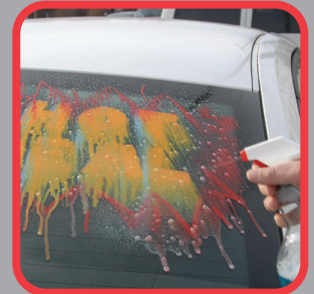

Spray with glass cleaner