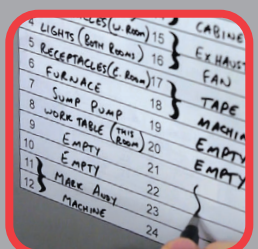

Draw/Sketch

Personalize

Mark/Identify

D.I.Y. Projects

Electrical

10581B

10584B

10581