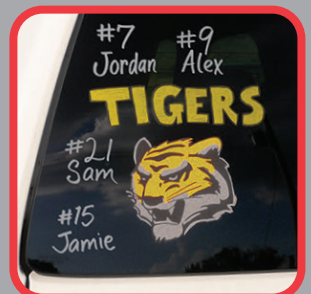

Team Spirit